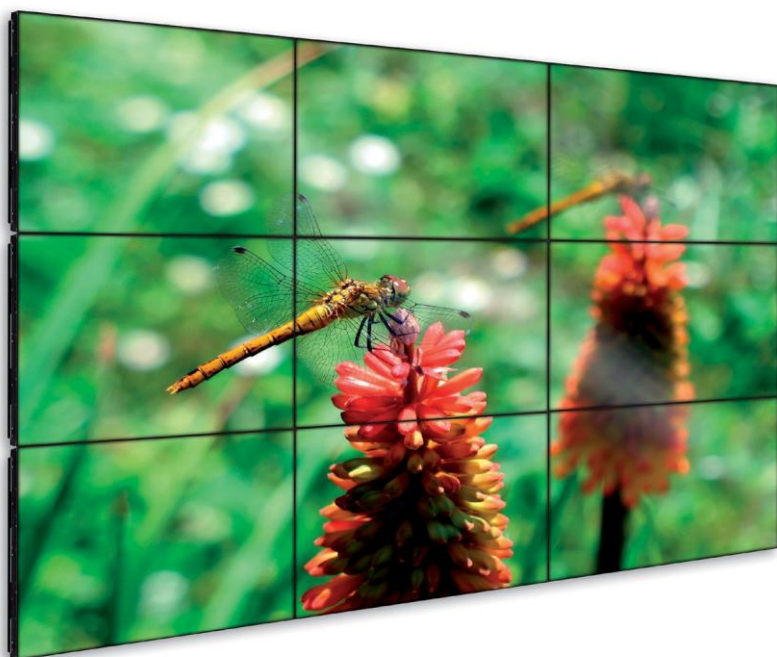

Videowall-series

Create Videowalls to make your audience stop and stare

Deliver your message with a stylish seamless videowall. Whether it's used in a 2x2, 3x3 or in a 4x3 setup, your audience will be astonished! Stunning has never been this easy.

Key features

- Zoom function for tiled matrix
- Advanced in factory colour calibration
- SmartPower for energy saving
- Edge Finishing & Alignment Installation
- Remote Control Extender

Technical specifications Videowall series

	BDL4675XU	BDL4681XU	BDL5585XL
General			
Model	46" Ultra Slim Bezel Display	46" Ultra Slim Bezel Display	55" Direct-LED Ultra Slim Bezel Display
Picture/Display			
Diagonal Screen Size	46" (116.8 cm)	46" (116.8 cm)	55" (139.7 cm)
Backlight Type	CCFL	CCFL	Direct LED
Optimum Resolution	1366x768p	1366x768p	1920x1080p
Brightness	450 cd/m²	700 cd/m²	700 cd/m²
Typical Contrast Ratio	3000:1	3000:1	3000:1
Response Time (Grey to Grey)	8 ms	8 ms	8 ms
Aspect Ratio	16:9	16:9	16:9
Viewing Angle (H x V)	178° x 178°	178° x 178°	178° x 178°
Pixel Pitch	0.746 x 0.746 mm	0.746 x 0.746 mm	0.63 x 0.63 mm
Display Colors	16.7 million	16.7 million	1.07 billion
Features			
Video Matrix	Up to 15x10	Up to 15x10	Up to 15x10
Placement	Portrait/Landscape	Portrait/Landscape	Portrait/Landscape
PBP/PIP/POP	PIP	PIP	Yes
Scheduling Functions	Yes	Yes	Yes
Ambient Light Sensor	Yes	Yes	Yes
Open Pluggable Specification	-	-	-
Smart Insert	Yes	Yes	Yes
One Wire	-	-	Yes
Energy efficiency			
Energy Saving Functions	SmartPower	SmartPower	SmartPower
Mains Power	90-264VAC 50/60 Hz	90-264VAC 50/60 Hz	90-264VAC 50/60 Hz
Consumption (On Mode)	165W	212W	
Consumption (SmartPower Med)	133W	172W	
Consumption (SmartPower High)	109W	142W	
Consumption (Standby)	<1W	<1W	<1W
Power Saving/Brightness On	88W	115W	
Physical Specifications			
Set Dimensions (W x H x D)	1026 x 579 x 133 mm	1026 x 579 x 133 mm	1251 x 686 x 126 mm
Dimensions with Stand	N/A	N/A	N/A
Display Weight	27.5 kg	29 kg	34 kg
Bezel Width	7.3 mm A to A	7.3 mm A to A	5.7 mm A to A
Smart Insert	Yes	Yes	Yes
VESA Mount	400 x 200 mm	400 x 200 mm	400 x 200 mm
Smart Insert Mount	100 x 100 mm	100 x 100 mm	100 x 100 mm
Table Stand	N/A	N/A	N/A
Connectivity			
VGA In/Out	1x/1x	1x/1x	1x/1x
HDMI In	1x	1x	1x
DVI-D In	1x	1x	1x
DVI-D Out	-	-	1x
Display Port	-	-	1x
OPS	-	-	-
LAN	-	-	1x
USB	-	-	1x
RS232 In/Out	1x/1x	1x/1x	1x/1x
One Wire (HDMI CEC)	-	-	Yes
External AC	1x	1x	1x
Composite (RCA) In	1x	1x	-
Composite (BNC) In/Out	1x/1x	1x/1x	-
Composite CVBS In/Out	-	-	-
S-Video In	1x	1x	-
Component (YPbPr) In	-	-	-
Component (BNC) In	1x	1x	1x
Component (RCA) In	-	-	-
Sound			
Audio In/Out	2x/1x	2x/1x	1x/1x
Internal Speakers	2 x 12W	2 x 12W	2 x 10W
Convenience			
Service & Warranty	3 years	3 years	3 years
Screen Saving Functions	Pixel Shift, Low Bright	Pixel Shift, Low Bright	Pixel Shift, Low Bright
Green approvals	Energy Star 5.0, Lead Free, RoHS compliant	Energy Star 5.0, Lead Free, RoHS compliant	Energy Star 5.0, Lead Free, RoHS compliant